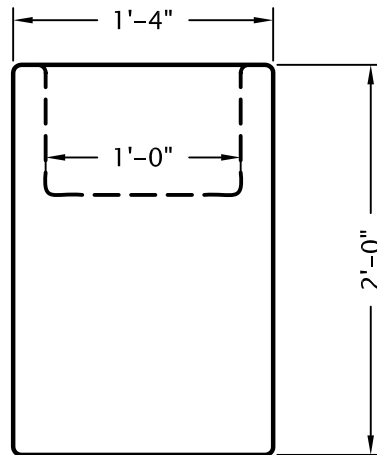

INDOOR ASH URN

COLOR: AVAILABLE ON REQUEST
FINISH: AVAILABLE ON REQUEST
Cat.# ASHIN

WEIGHT: 139 LBS
CONCRETE: 0.9 CF

OUTDOOR ASH URN

COLOR: AVAILABLE ON REQUEST
FINISH: AVAILABLE ON REQUEST
CAT# ASHOUT

WEIGHT: 340 LBS
CONCRETE: 2.3 CF